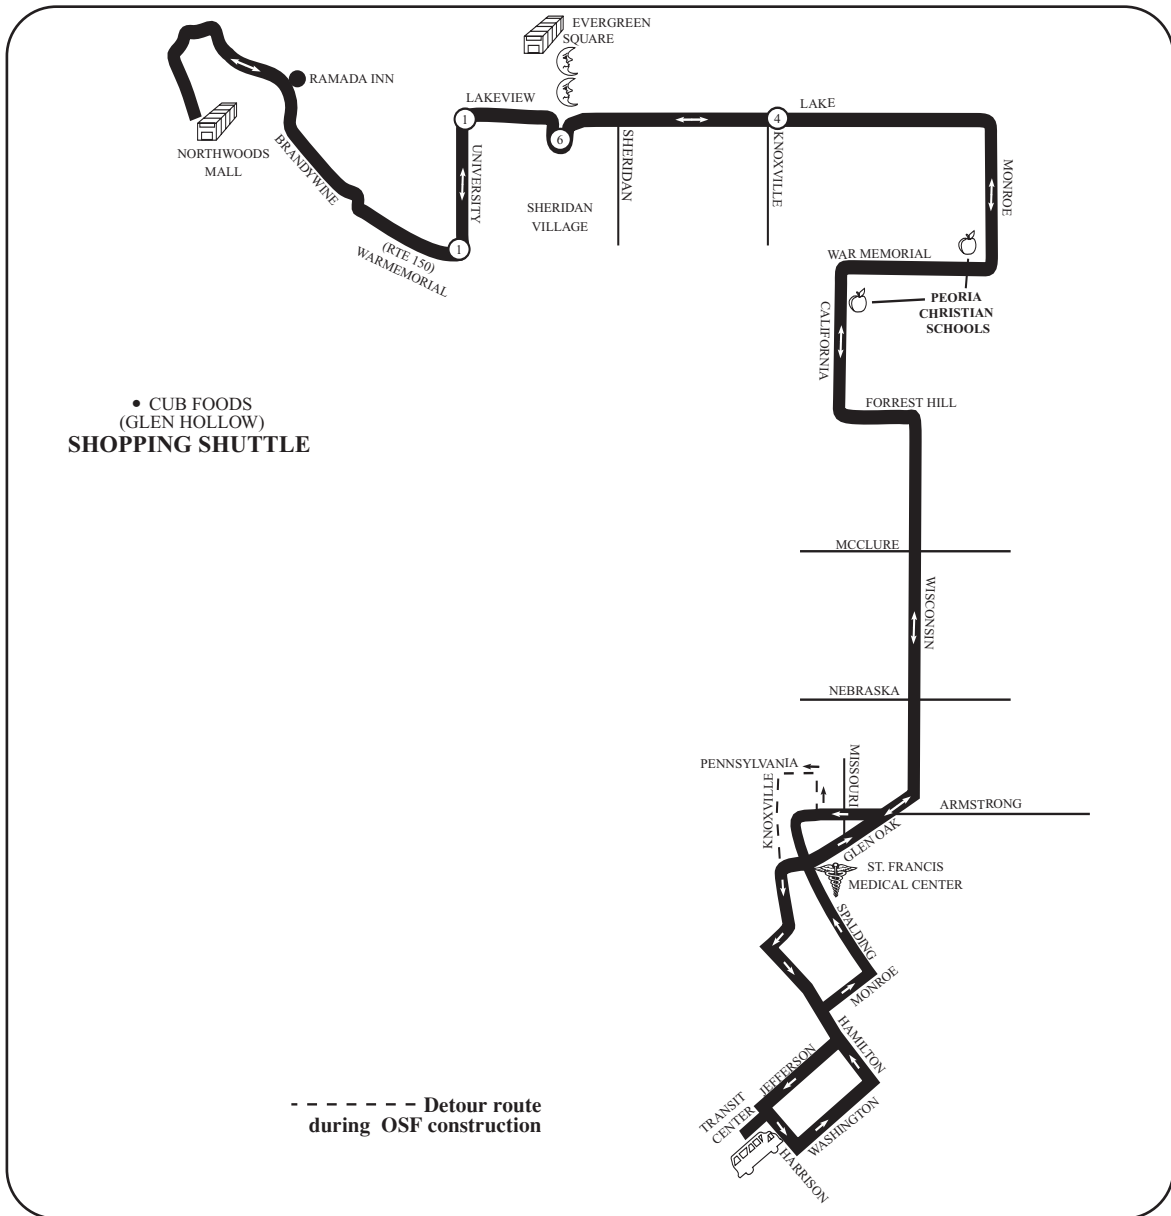

## #14-Wisconsin

This route continues to Cub Foods (Shopping Shuttle) See next page for times.

☾ \* Late nite service to Evergreen Square. (Weekdays only) (does not serve Sheridan Village.)

LIGHTFACE denotes AM times

**BOLDFACE** denotes PM times

G - To Garage